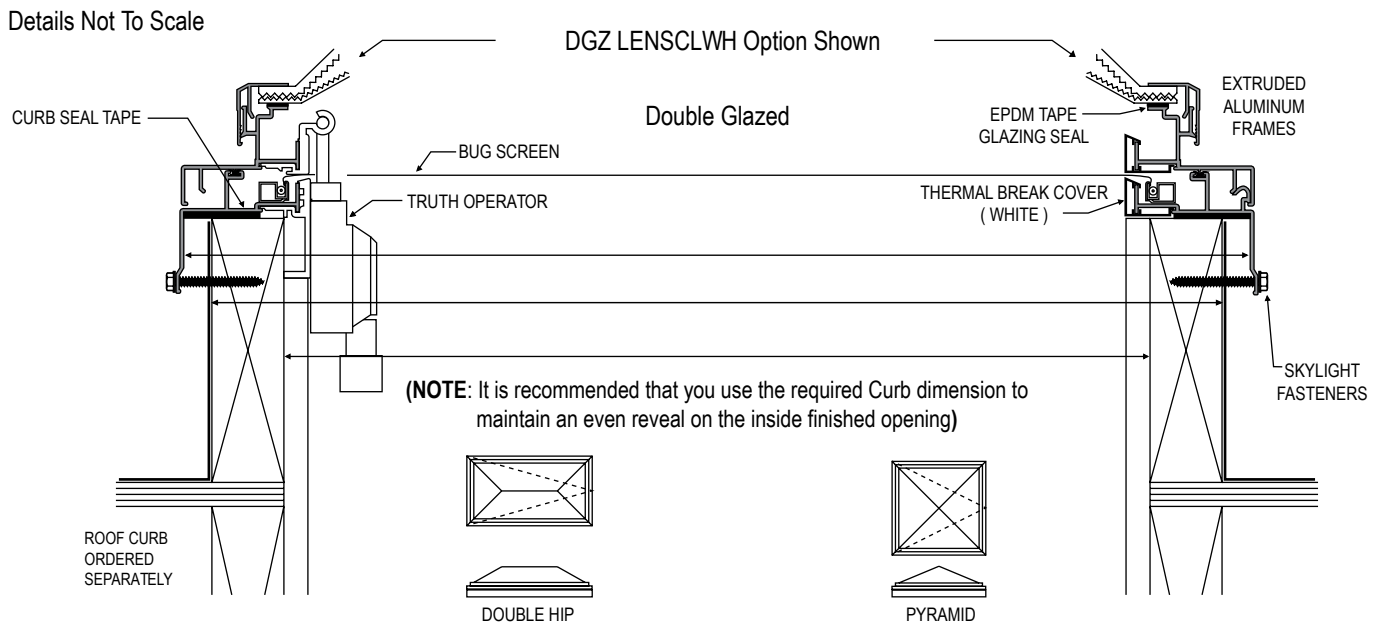

Manually Venting

Double Hip, Pyramid and Flat Skylights

Frame Model 840B

KEY FEATURES

Truth Operator for Ease of Opening
 Integrated Bug Screen
 Bronze or Mill Finish

PRODUCT PROFILE

SPECIFICATIONS

Skylights shall be Sunoptics model 840B (curb mounted) as manufactured by Sunoptics Skylights, 6201 27th Street, Sacramento Ca. 95822 916/395-4700

Skylights shall be glazed ready for installation.

Skylight frames shall be fabricated from 6063 T5 aluminum, finish as specified. Frames shall have integral condensation and weepage gutters which drain interior moisture to the outside. Corners shall be mitered and welded. Skylight frames shall be thermally broken. The acrylic glazing shall be separated from the skylight frame with an EPDM rubber air seal gasket.