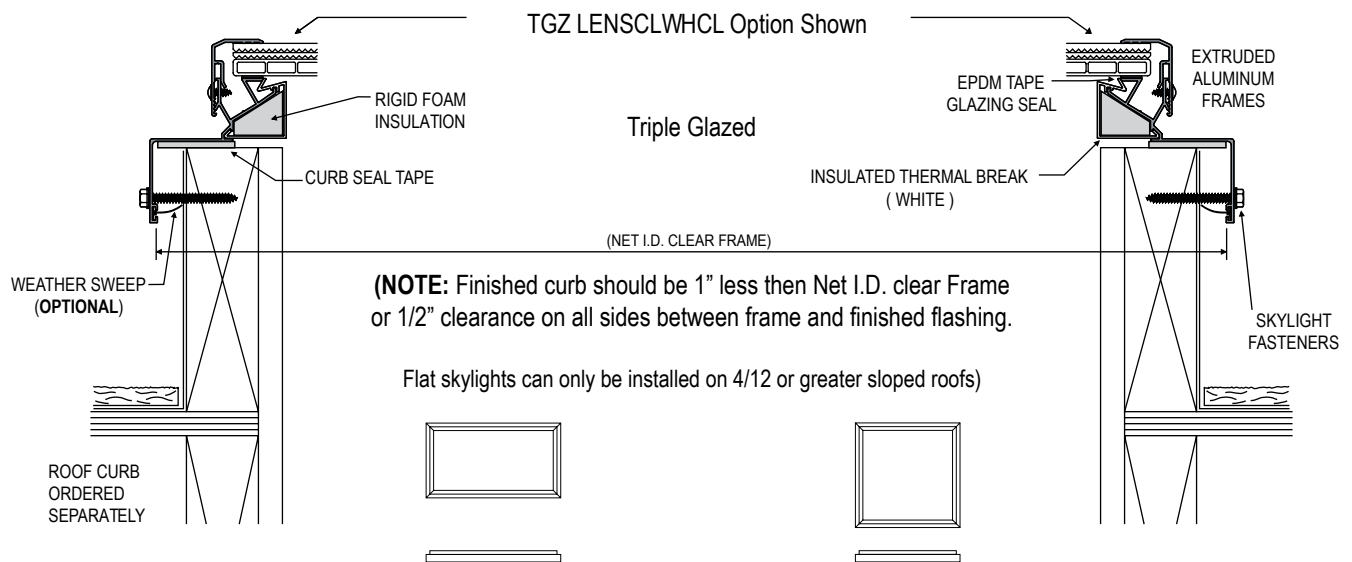

Flat Style Triple Glazed Fixed Skylights

Frame Model 800MD

KEY FEATURES

Residential Use
For Excessive Roof Pitch Application
Bronze or Mill Finish

PRODUCT PROFILE

Details Not To Scale

SPECIFICATIONS

Skylights shall be Sunoptics model 800MD (curb mounted) as manufactured by Sunoptics Skylights, 6201 27th Street, Sacramento Ca. 95822 916/395-4700

Skylights shall be glazed ready for installation.

Skylight frames shall be fabricated from 6063 T6 aluminum, finish as specified by architect. Frames shall have integral condensation and weepage gutters which drain interior moisture to the outside. Corners shall be mitered and welded. Skylight frames shall be insulated and thermally broken. The acrylic glazing shall be separated from the skylight frame with an EPDM rubber air seal gasket.

Note: Multi-glazed units default to include Insulated Thermal Break (ITBR), CTape, Weather Sweep (WSW) and screws. Single-glazed units default to not included any of these options.

Skylights shall be Triple glazed using 50% Impact Modified Clear prismatic outer lens over White prismatic inner lens over Clear double wall acrylic lower lens, CC2 acrylic, glazed in a flat configuration. (Requires Minimum 4" on 12" slope roof.)